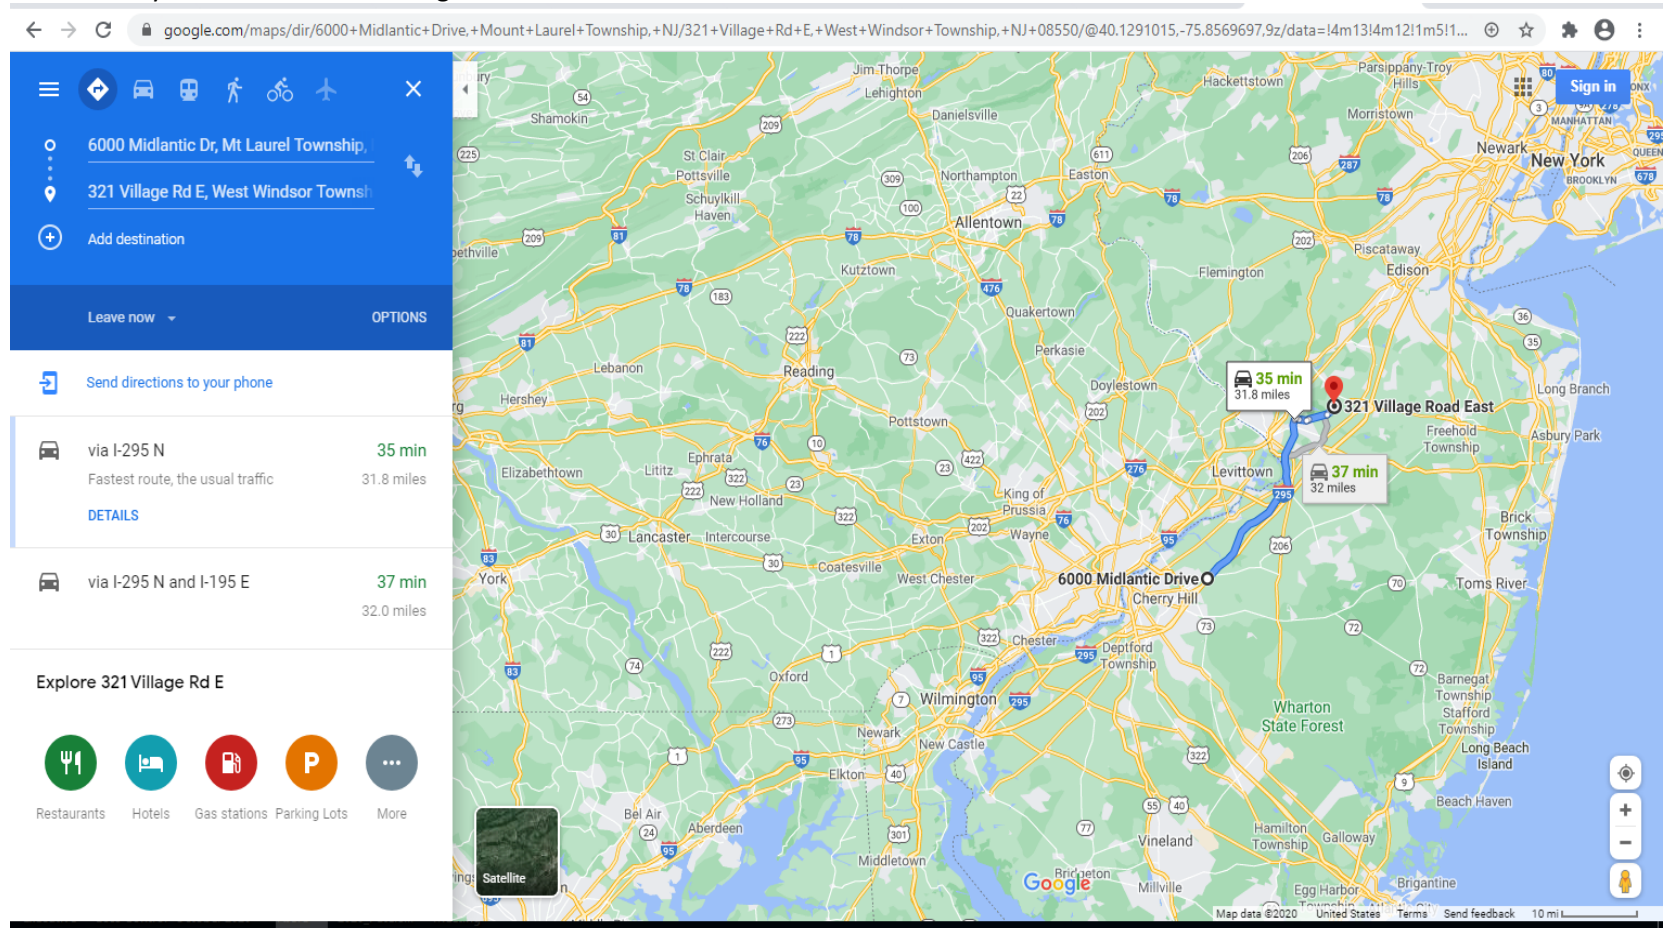

1. **West Windsor-Plainsboro Board of Education** \*\*\*Central NJ

321 Village Road East, West Windsor, NJ 08550 – Mercer County

**Christopher Russo – Board Secretary & Asst. Superintendent Finance & Board Member**

- 35 minutes from Mt. Laurel office
- Location has WIFI, wall/screen for LCD projection.
- They use Sodexo for catering in food.

2. **ESCNJ – Education Services Commission of New Jersey** \*\*\*North Jersey

1617 Stelton Road, Piscataway New Jersey 08854 – Middlesex County

**Pat Moran - Business Administrator**

- 58 minutes from Mt. Laurel office
- Location has WIFI, wall/screen for LCD projection.
- They use three different catering companies